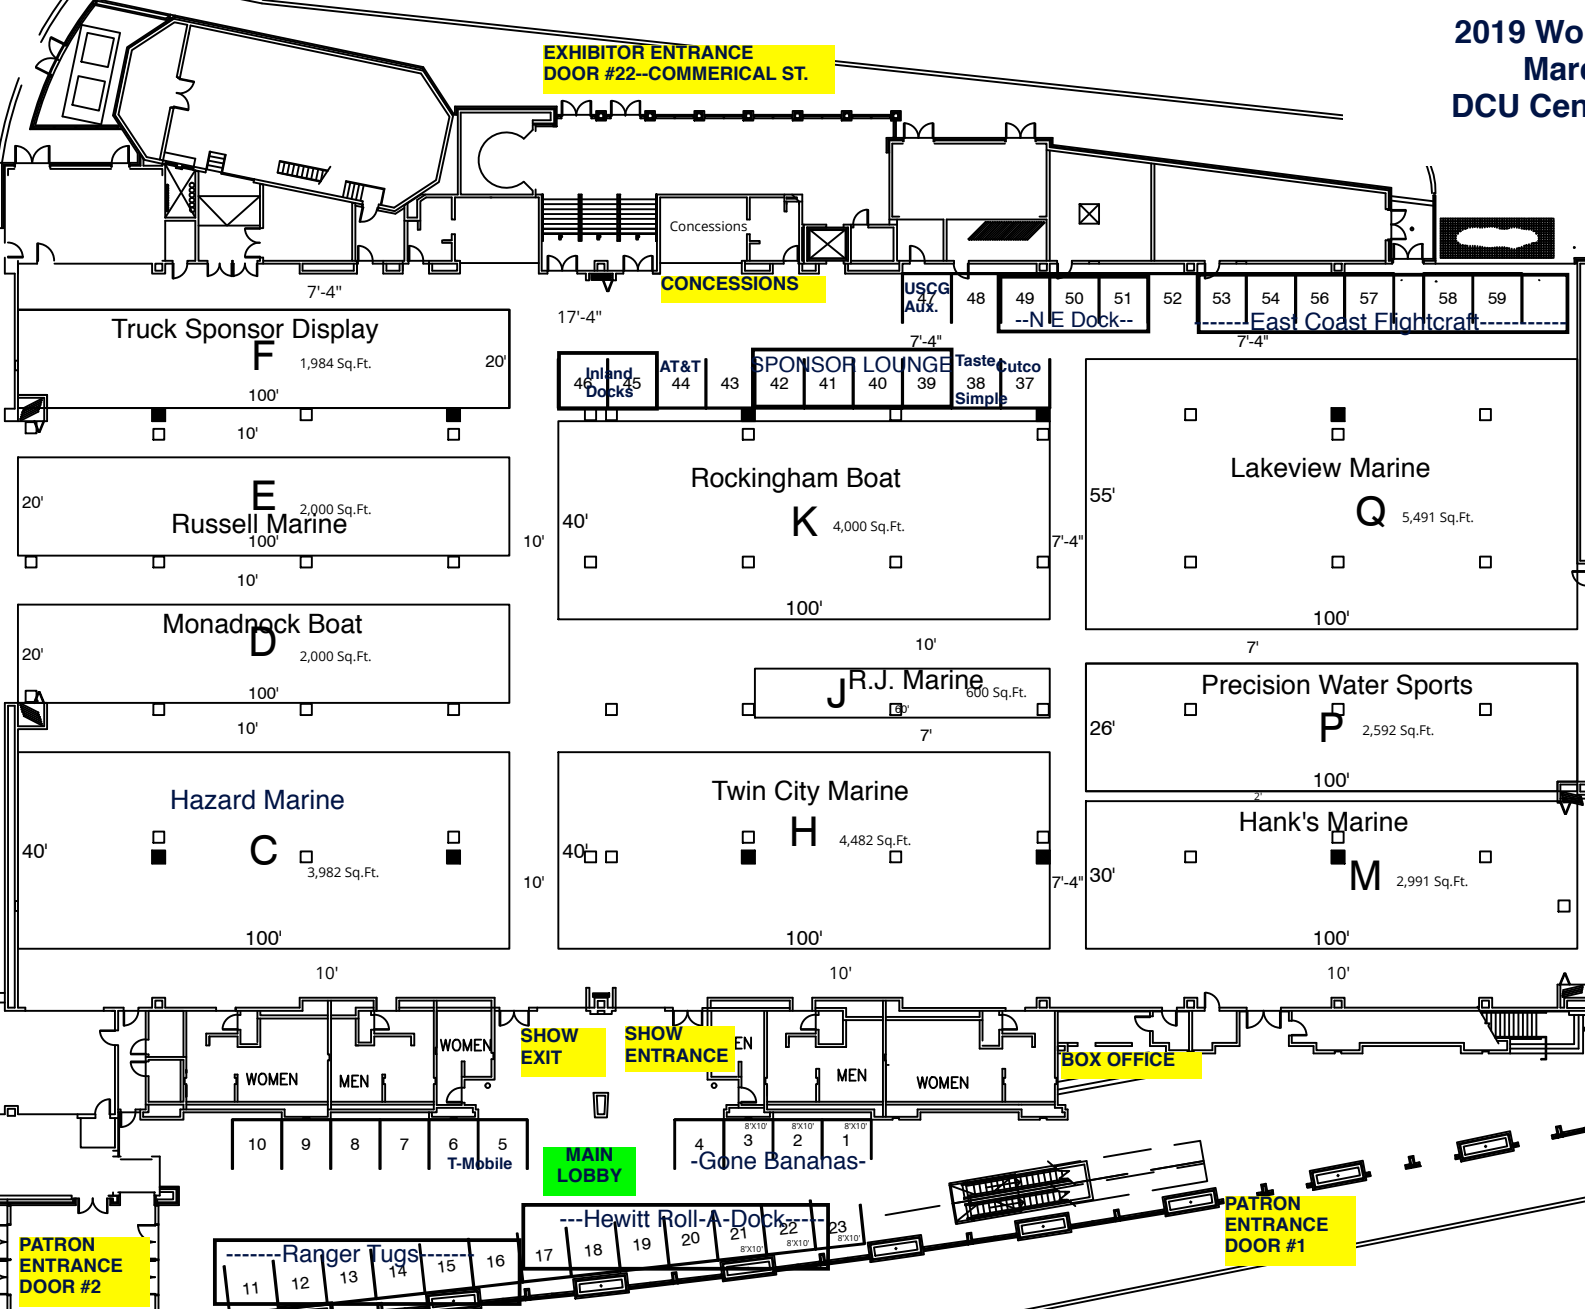

2019 Worcester Boat Show
March 15-17, 2019
DCU Center, Worcester, MA

EXHIBITOR ENTRANCE
DOOR #22--COMMERICAL ST.

CONCESSIONS

USCG
Aux.

48 49 50 51 52
--N E Dock--

53 54 56 57 58 59
East Coast Flightcraft

SHOW HOURS
Friday 1pm - 6 pm.
Saturday 10 am. - 7 pm
Sunday 11 am - 5 pm
Show admission: \$6

- UTILITY BOX
- COLUMN

PATRON
ENTRANCE
DOOR #2

PATRON
ENTRANCE
DOOR #1

MAIN
LOBBY

SHOW
EXIT

SHOW
ENTRANCE

BOX
OFFICE

10 9 8 7 6 5
T-Mobile

4 3 2 1
-Gone Banahas-

11 12 13 14 15 16
Ranger Tugs

17 18 19 20 21 22 23
Hewitt Roll-A-Docks

DOCK