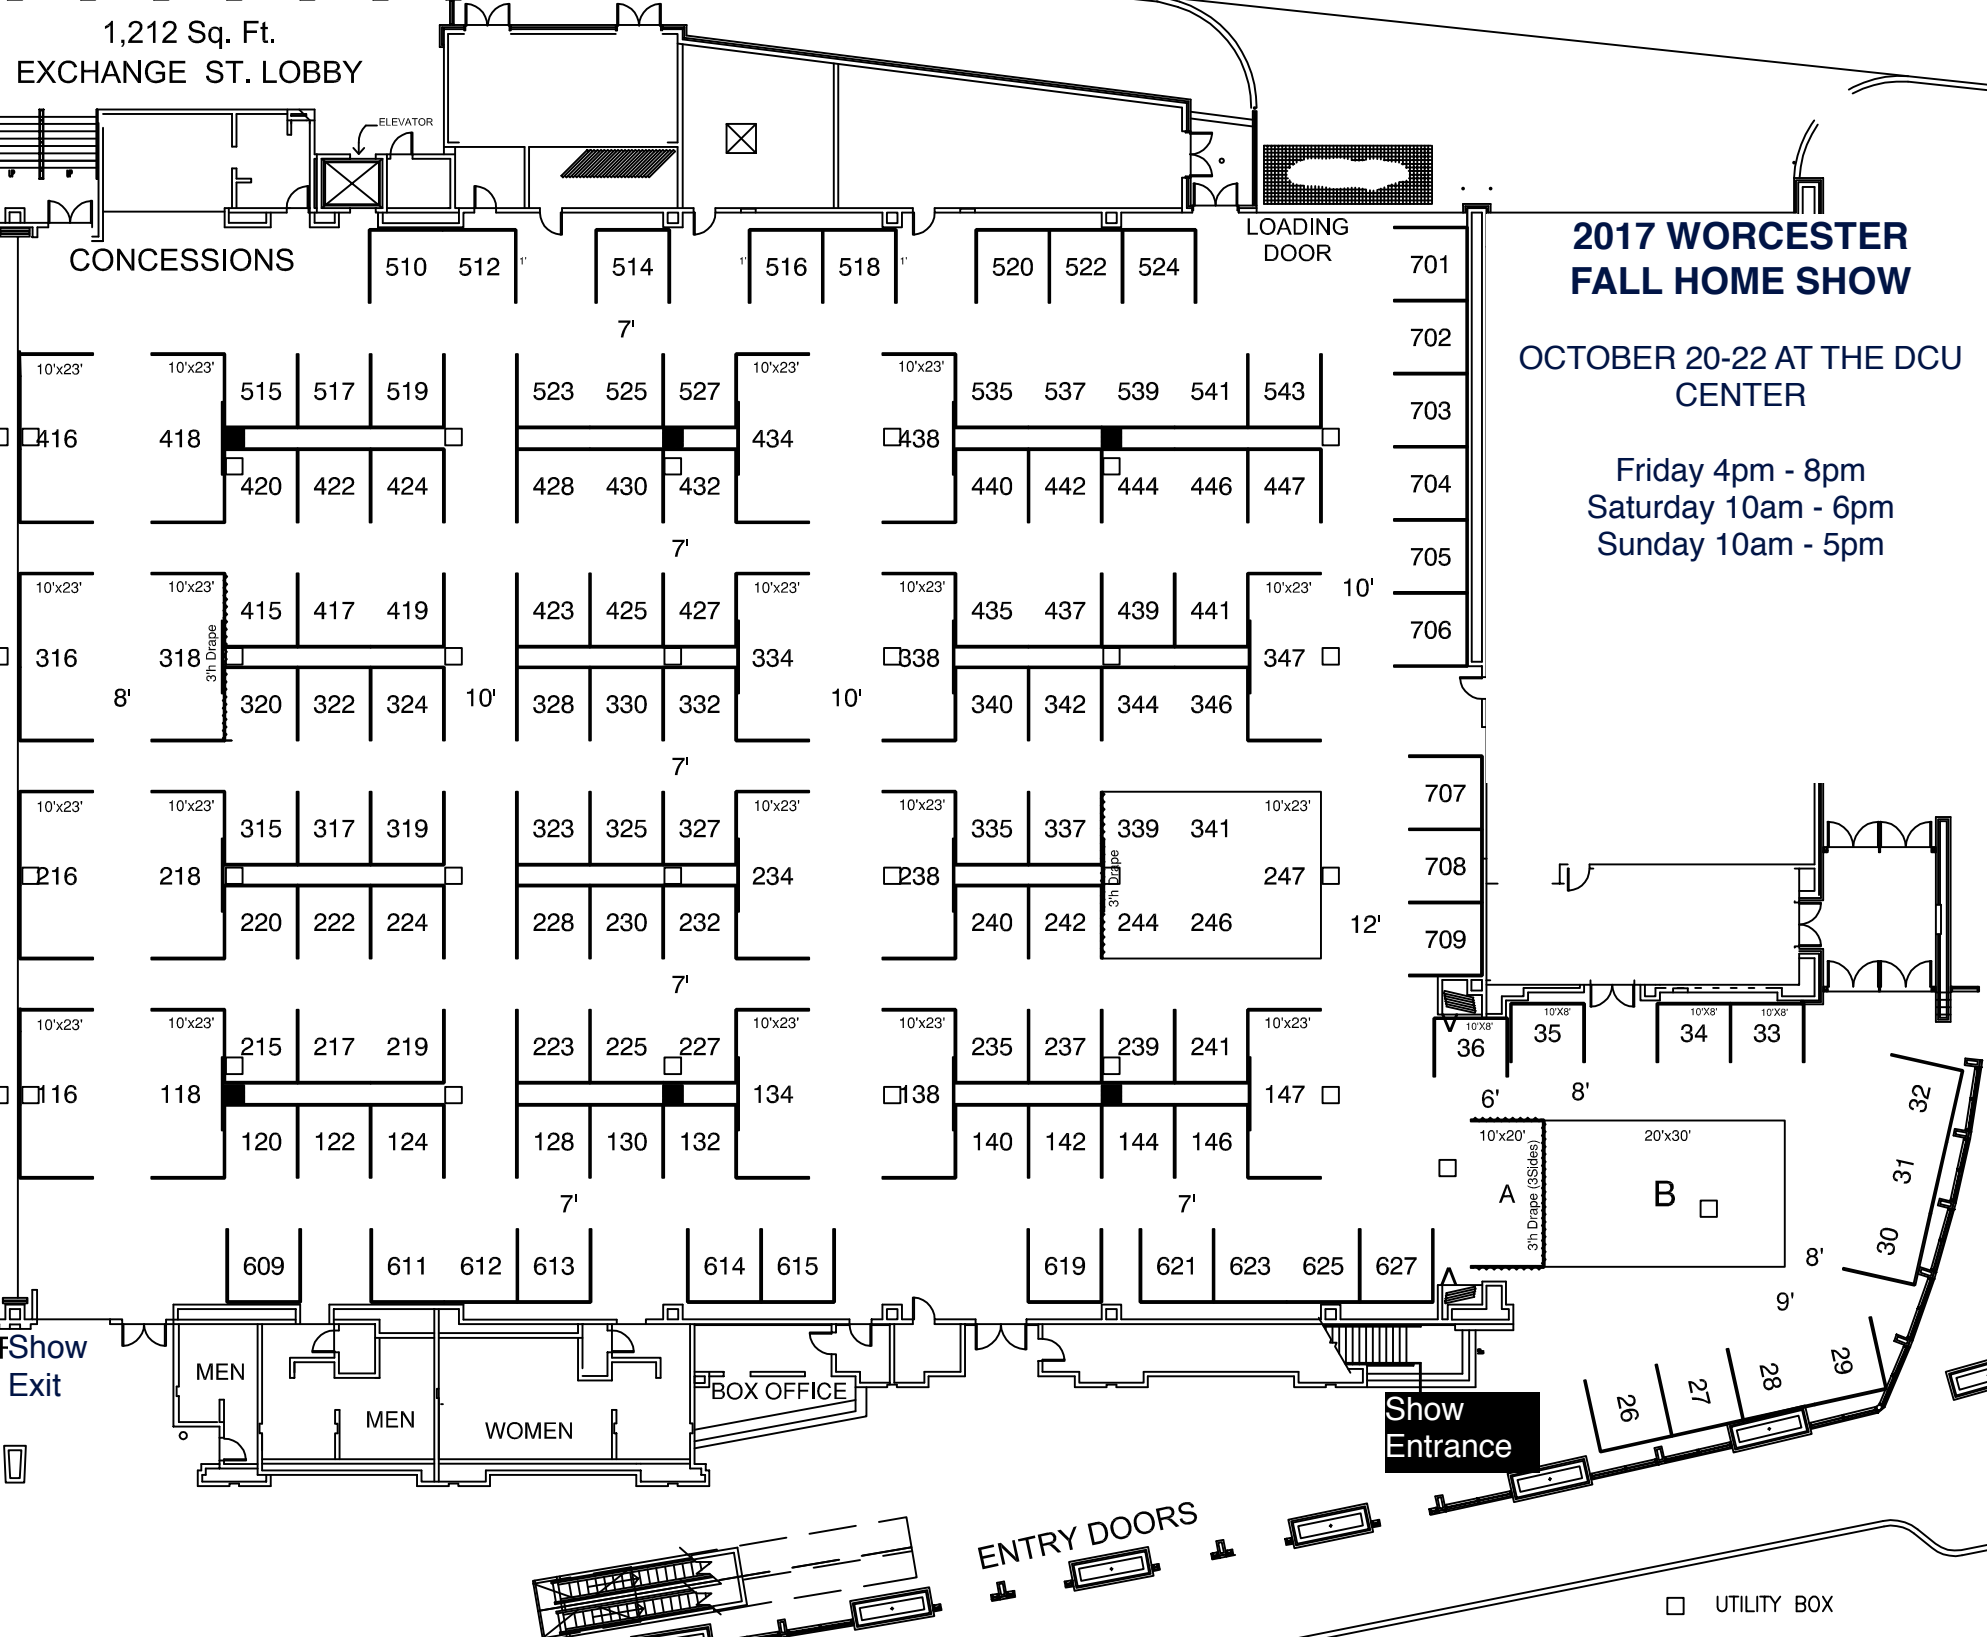

1,212 Sq. Ft.
EXCHANGE ST. LOBBY

2017 WORCESTER FALL HOME SHOW

OCTOBER 20-22 AT THE DCU
CENTER

Friday 4pm - 8pm
Saturday 10am - 6pm
Sunday 10am - 5pm

Show Exit

Show Entrance

ENTRY DOORS

□ UTILITY BOX