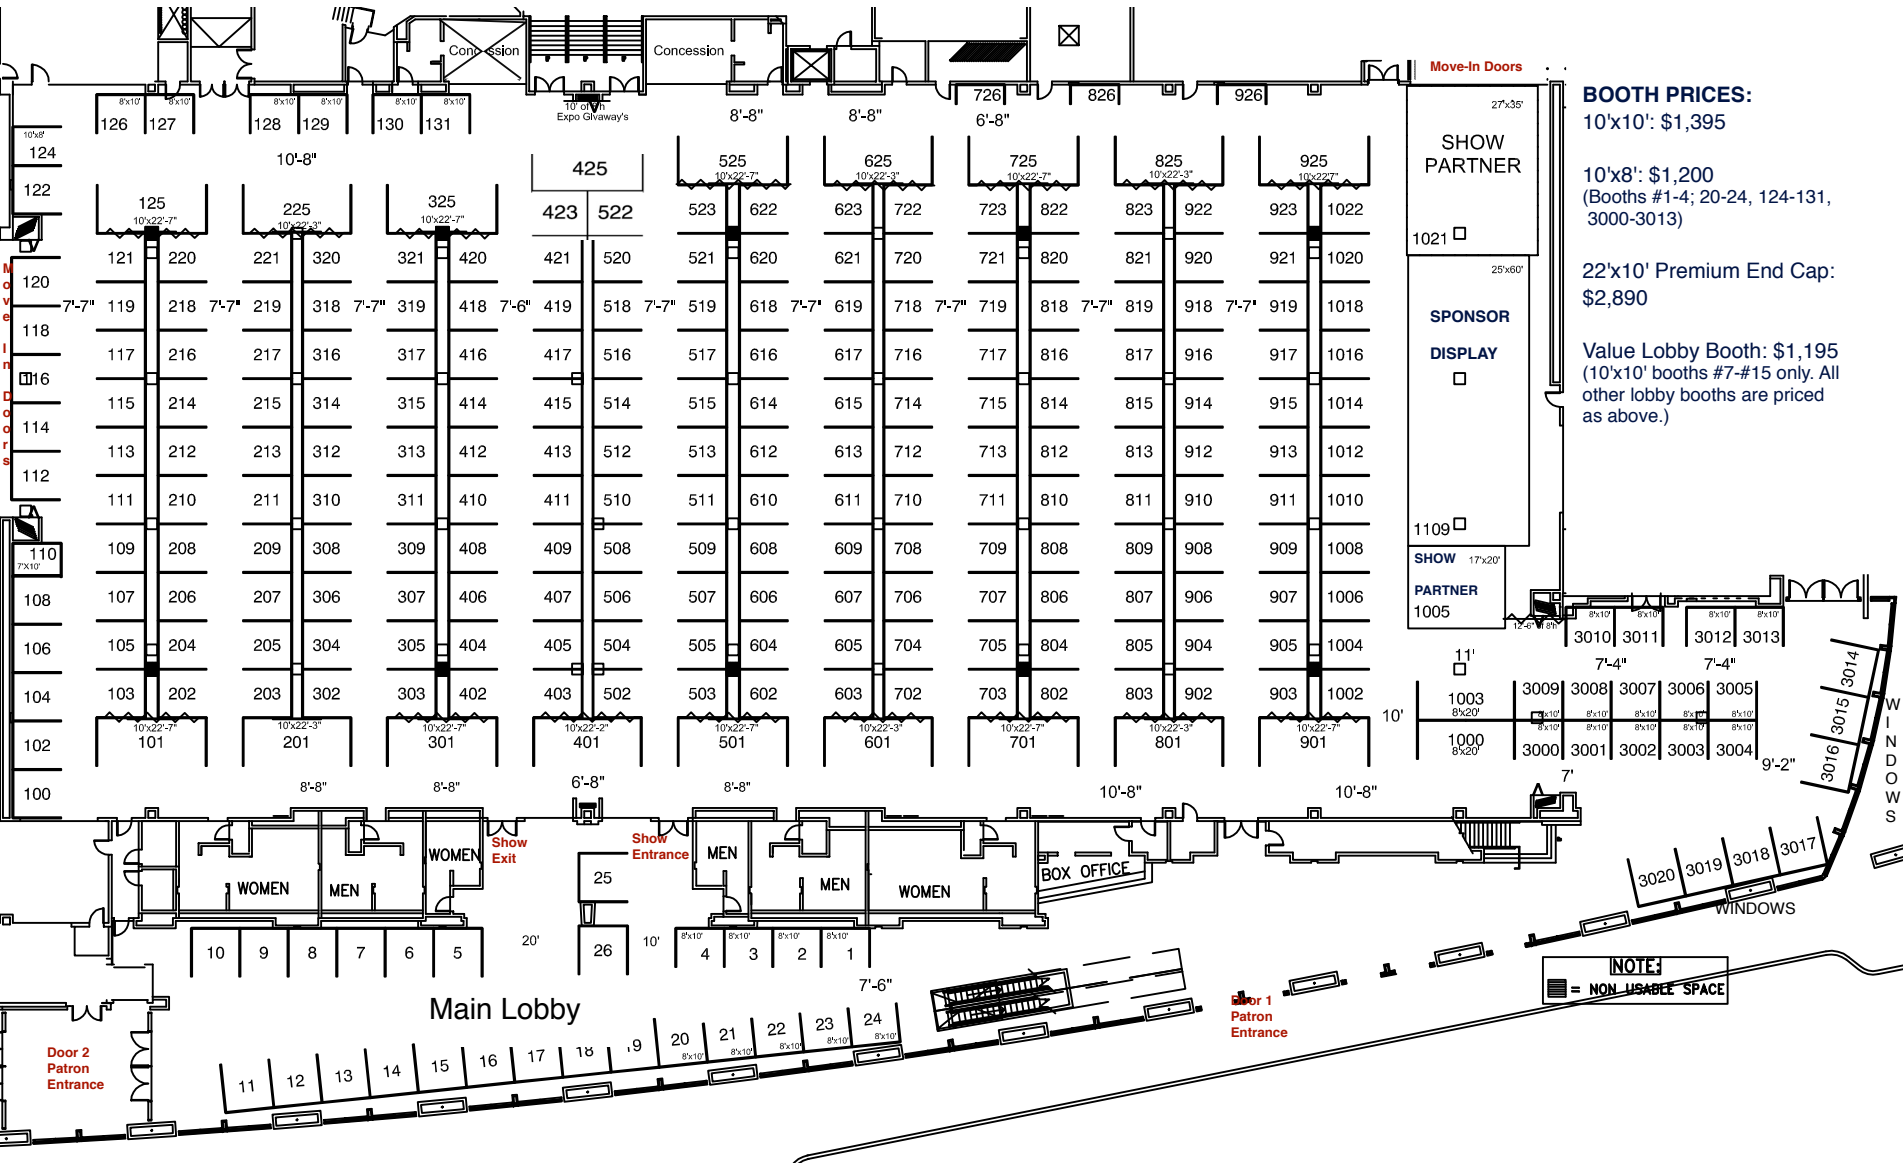

# 2019 WORCESTER SPRING SHOW

DCU Convention Center

March 8-10, 2019

## BOOTH PRICES:

10'x10': \$1,395

10'x8': \$1,200  
(Booths #1-4; 20-24, 124-131, 3000-3013)

22'x10' Premium End Cap:  
\$2,890

Value Lobby Booth: \$1,195  
(10'x10' booths #7-#15 only. All other lobby booths are priced as above.)

**NOTE:**  
■ = NON-USABLE SPACE